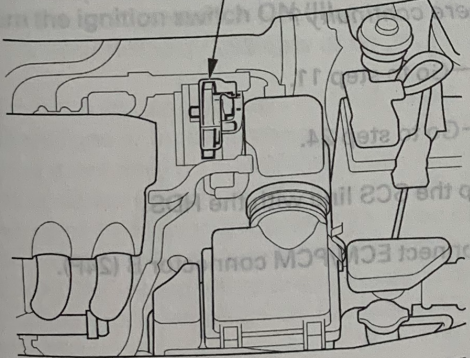

Component Location Index

FUEL TANK VAPOR CONTROL VALVE
FUEL TANK VAPOR RECIRCULATION TUBE

FUEL FILL CAP

EVAPORATIVE EMISSION (EVAP) CANISTER
 Replacement, page 11-360

EVAP CANISTER FILTER
 Replacement, page 11-362

EVAPORATIVE EMISSION (EVAP) CANISTER VENT SHUT VALVE
 Replacement, page 11-362

FUEL TANK PRESSURE (FTP) SENSOR
 Replacement, page 11-361

EVAPORATIVE EMISSION (EVAP) CANISTER PURGE VALVE
 Replacement, page 11-361