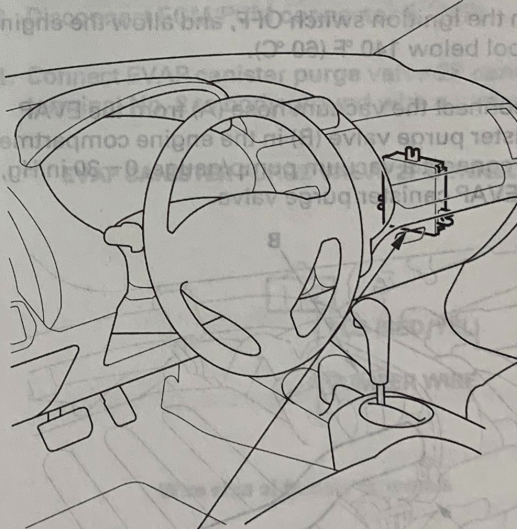

Component Location Index

FUEL TANK VAPOR CONTROL VALVE
FUEL TANK VAPOR RECIRCULATION TUBE

FUEL FILL CAP

EVAPORATIVE EMISSION (EVAP) CANISTER
 Replacement, page 11-360

EVAP CANISTER FILTER
 Replacement, page 11-362

EVAPORATIVE EMISSION (EVAP) CANISTER VENT SHUT VALVE
 Replacement, page 11-362

FUEL TANK PRESSURE (FTP) SENSOR
 Replacement, page 11-361

EVAPORATIVE EMISSION (EVAP) CANISTER PURGE VALVE
 Replacement, page 11-361