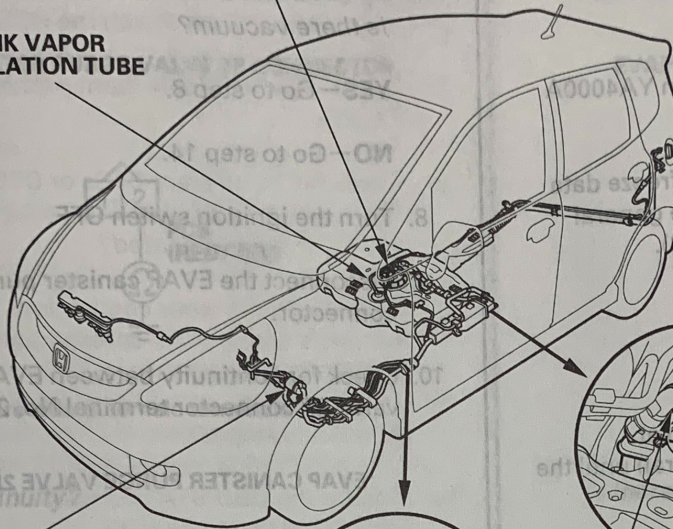

Component Location Index

FUEL TANK VAPOR CONTROL VALVE
FUEL TANK VAPOR RECIRCULATION TUBE

FUEL FILL CAP

EVAPORATIVE EMISSION (EVAP) CANISTER
 Replacement, page 11-360

EVAP CANISTER FILTER
 Replacement, page 11-362

EVAPORATIVE EMISSION (EVAP) CANISTER VENT SHUT VALVE
 Replacement, page 11-362

FUEL TANK PRESSURE (FTP) SENSOR
 Replacement, page 11-361

EVAPORATIVE EMISSION (EVAP) CANISTER PURGE VALVE
 Replacement, page 11-361