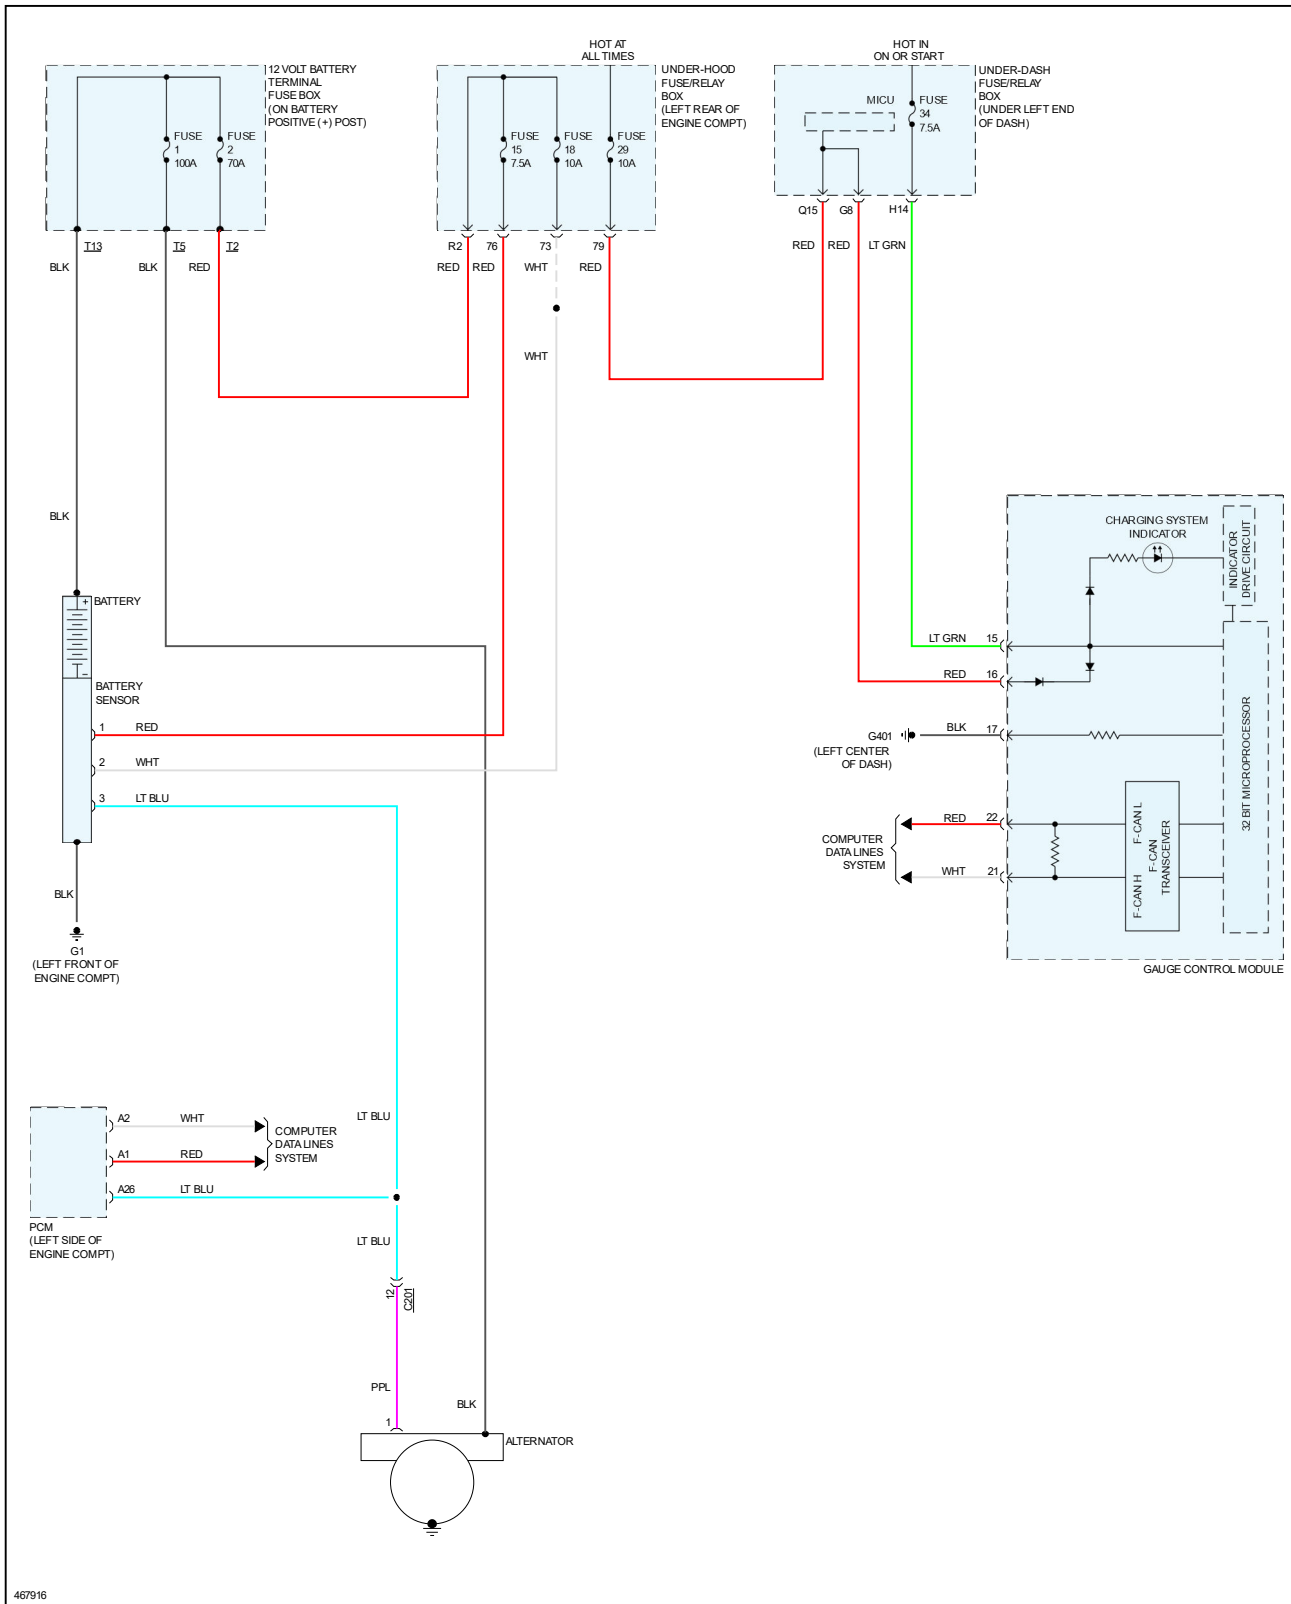

2015 Honda Fit L4-1.5L (L15B1)

Vehicle > Starting and Charging > Diagrams > Electrical - Interactive Color (Non OE)

STARTING/CHARGING - CHARGING CIRCUIT

Starting/Charging - Charging Circuit

Page 1 of 1

467916