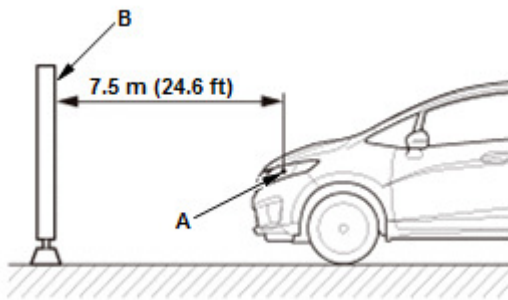

1. **Headlight** - Adjust

CAUTION

Headlights become very hot during use; do not touch them or any attaching hardware immediately after they have been turned off.

Before adjusting the **headlights**:

- Park the vehicle on a level surface.
 - Make sure the tire pressures are correct.
 - The driver or someone who weighs the same should sit in the driver's seat (or use an equivalent weight).
 - Unload the vehicle.
1. Clean the outer lens so that you can see the center (A) of the **headlights**.

2. Park the vehicle so that the center mark of the **headlight** (A) is 7.5 m (24.6 ft) away from a wall or screen (B).

3. Measure the height of the **headlight's** center mark (A), then on the wall or screen (B), mark the same height of the **headlights** with masking tape in a straight horizontal line (C).