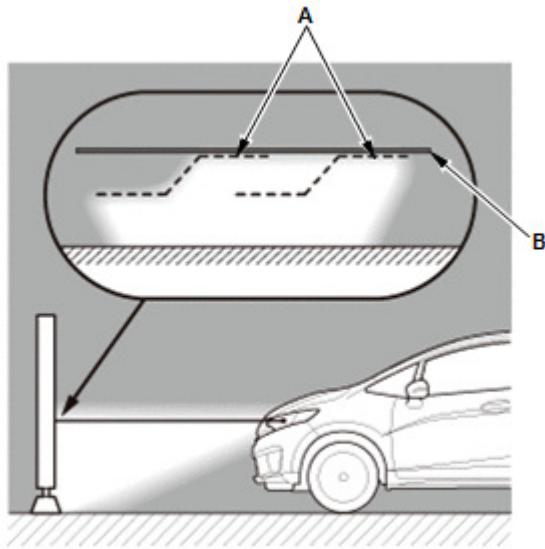

1. **Headlight** - Adjust

CAUTION

Headlights become very hot during use; do not touch them or any attaching hardware immediately after they have been turned off.

Before adjusting the **headlights**:

- Park the vehicle on a level surface.
 - Make sure the tire pressures are correct.
 - The driver or someone who weighs the same should sit in the driver's seat (or use an equivalent weight).
 - Unload the vehicle.
1. Clean the outer lens so that you can see the center (A) of the **headlights**.

2. Park the vehicle so that the center mark of the **headlight** (A) is 7.5 m (24.6 ft) away from a wall or screen (B).

3. Measure the height of the **headlight's** center mark (A), then on the wall or screen (B), mark the same height of the **headlights** with masking tape in a straight horizontal line (C).

4. Turn on the low beam **headlights**.
5. To see if the **headlights** are adjusted properly, observe the beams of light projected on the wall or screen. The highest edge or "cut line" (A) of the **headlights** should be equal with the masking tape (B).