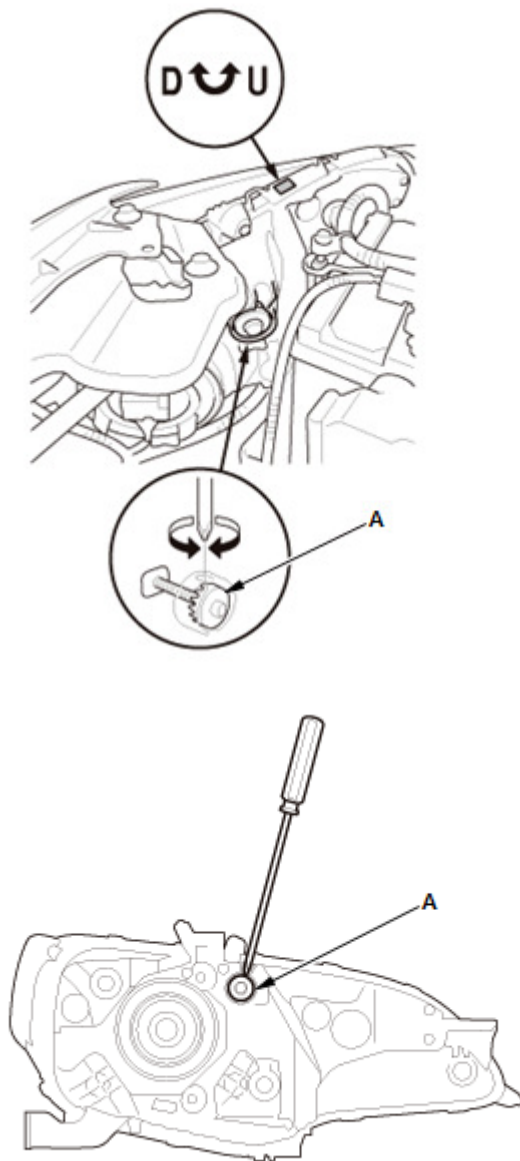

6. If adjustment is necessary, open the hood and adjust the **headlights** to local requirements by turning the adjuster (A).

NOTE: The R and L adjusters are not applicable. The **headlights** can only be adjusted up and down.