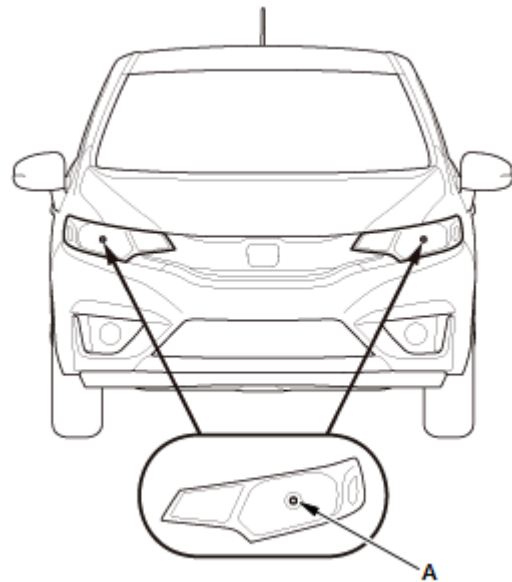

1. **Headlight** - Adjust

CAUTION

Headlights become very hot during use; do not touch them or any attaching hardware immediately after they have been turned off.

Before adjusting the **headlights**:

- Park the vehicle on a level surface.
 - Make sure the tire pressures are correct.
 - The driver or someone who weighs the same should sit in the driver's seat (or use an equivalent weight).
 - Unload the vehicle.
1. Clean the outer lens so that you can see the center (A) of the **headlights**.

2. Park the vehicle so that the center mark of the **headlight** (A) is 7.5 m (24.6 ft) away from a wall or screen (B).

3. Measure the height of the **headlight's** center mark (A), then on the wall or screen (B), mark the same height of the **headlights** with masking tape in a straight horizontal line (C).