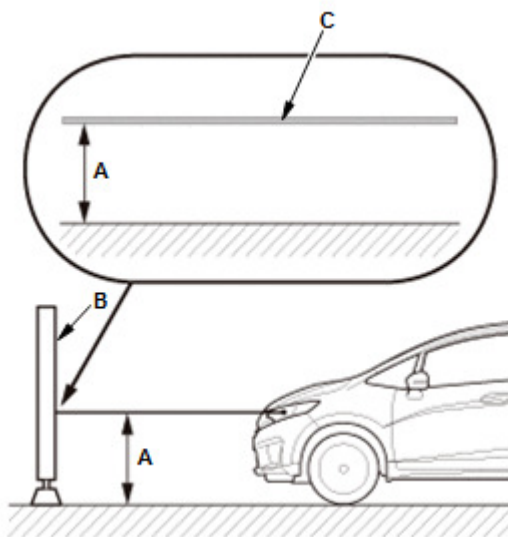

1. **Headlight** - Adjust

CAUTION

Headlights become very hot during use; do not touch them or any attaching hardware immediately after they have been turned off.

Before adjusting the **headlights**:

- Park the vehicle on a level surface.
 - Make sure the tire pressures are correct.
 - The driver or someone who weighs the same should sit in the driver's seat (or use an equivalent weight).
 - Unload the vehicle.
1. Clean the outer lens so that you can see the center (A) of the **headlights**.

2. Park the vehicle so that the center mark of the **headlight** (A) is 7.5 m (24.6 ft) away from a wall or screen (B).

3. Measure the height of the **headlight's** center mark (A), then on the wall or screen (B), mark the same height of the **headlights** with masking tape in a straight horizontal line (C).

4. Turn on the low beam **headlights**.
5. To see if the **headlights** are adjusted properly, observe the beams of light projected on the wall or screen. The highest edge or "cut line" (A) of the **headlights** should be equal with the masking tape (B).